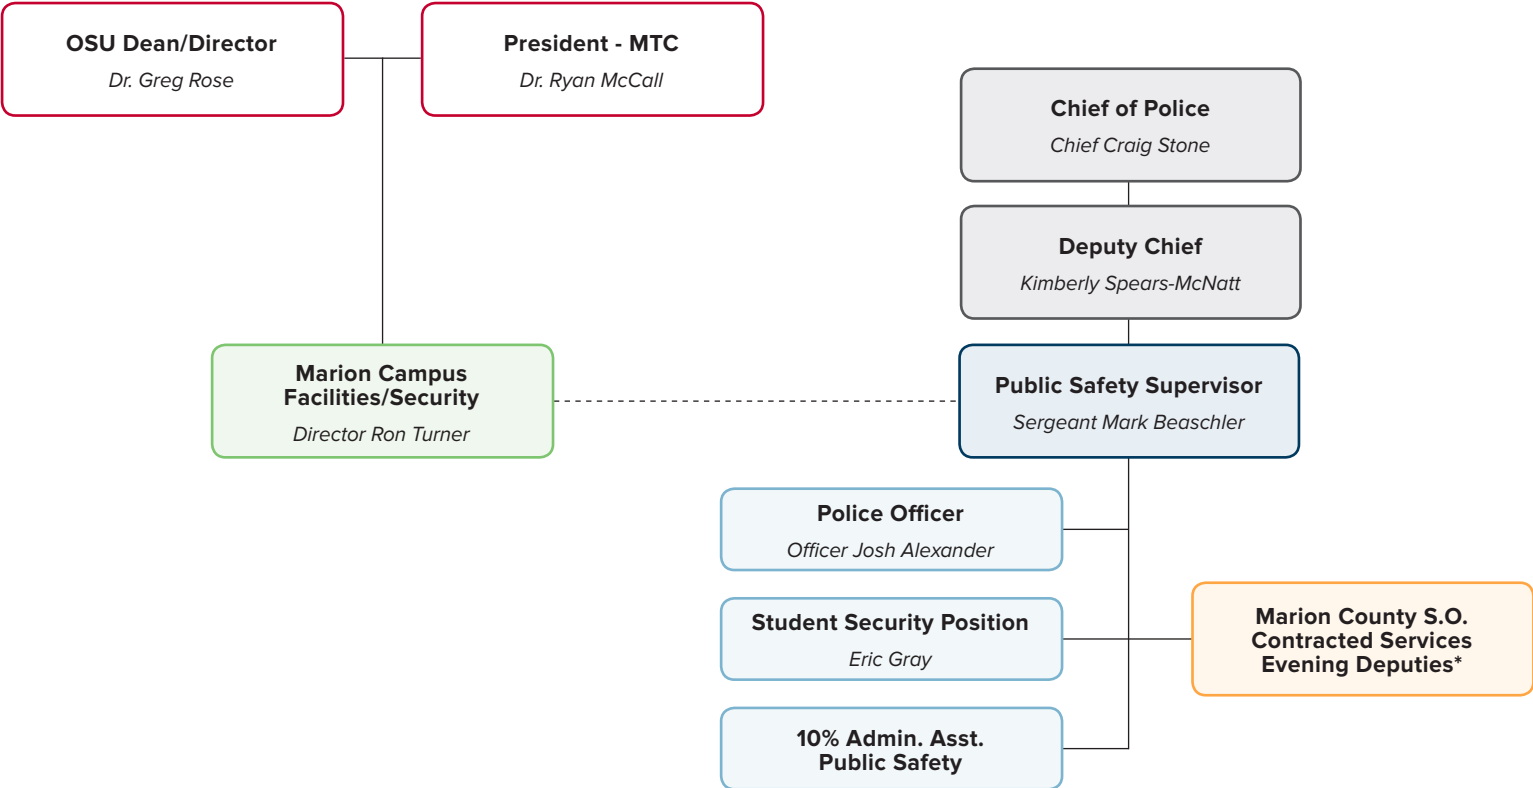

The Ohio State University Police Division Organizational Chart

Marion Campus

*MTC/OSU contracts with the Marion County Sheriff’s Office (off-duty deputy sign-up) for supplemental enforcement when needed. Regional Campus Supervisor coordinates with the Sheriff’s Office to identify when and what services are to be provided.