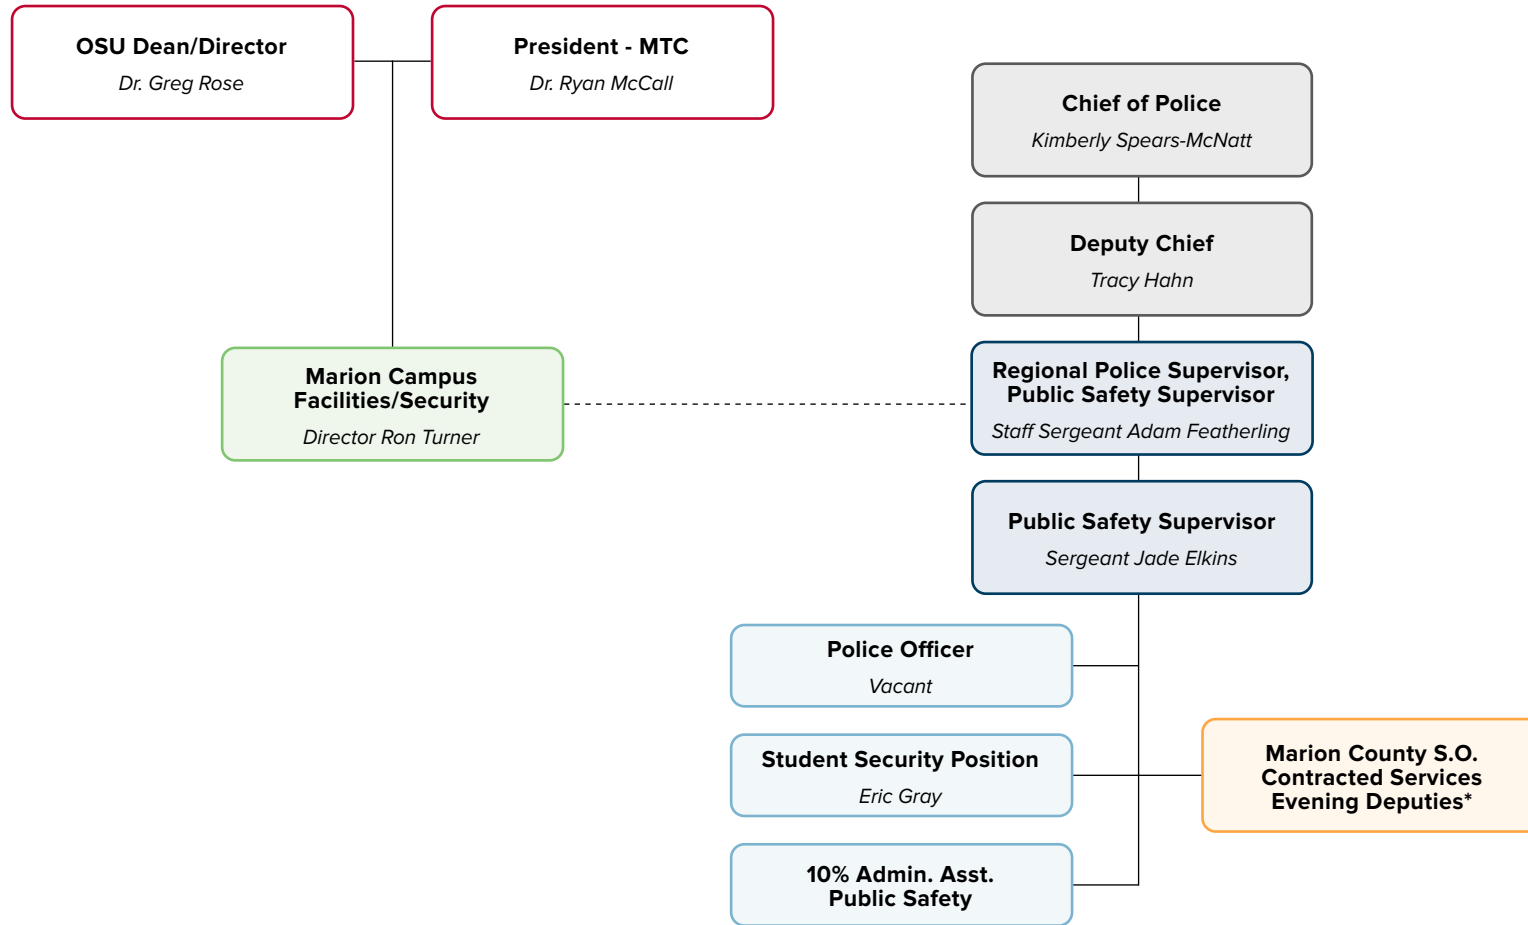

The Ohio State University Police Division Organizational Chart

Marion Campus

*MTC/OSU contracts with the Marion County Sheriff's Office (off-duty deputy sign-up) for supplemental enforcement when needed. Regional Campus Supervisor coordinates with the Sheriff's Office to identify when and what services are to be provided.