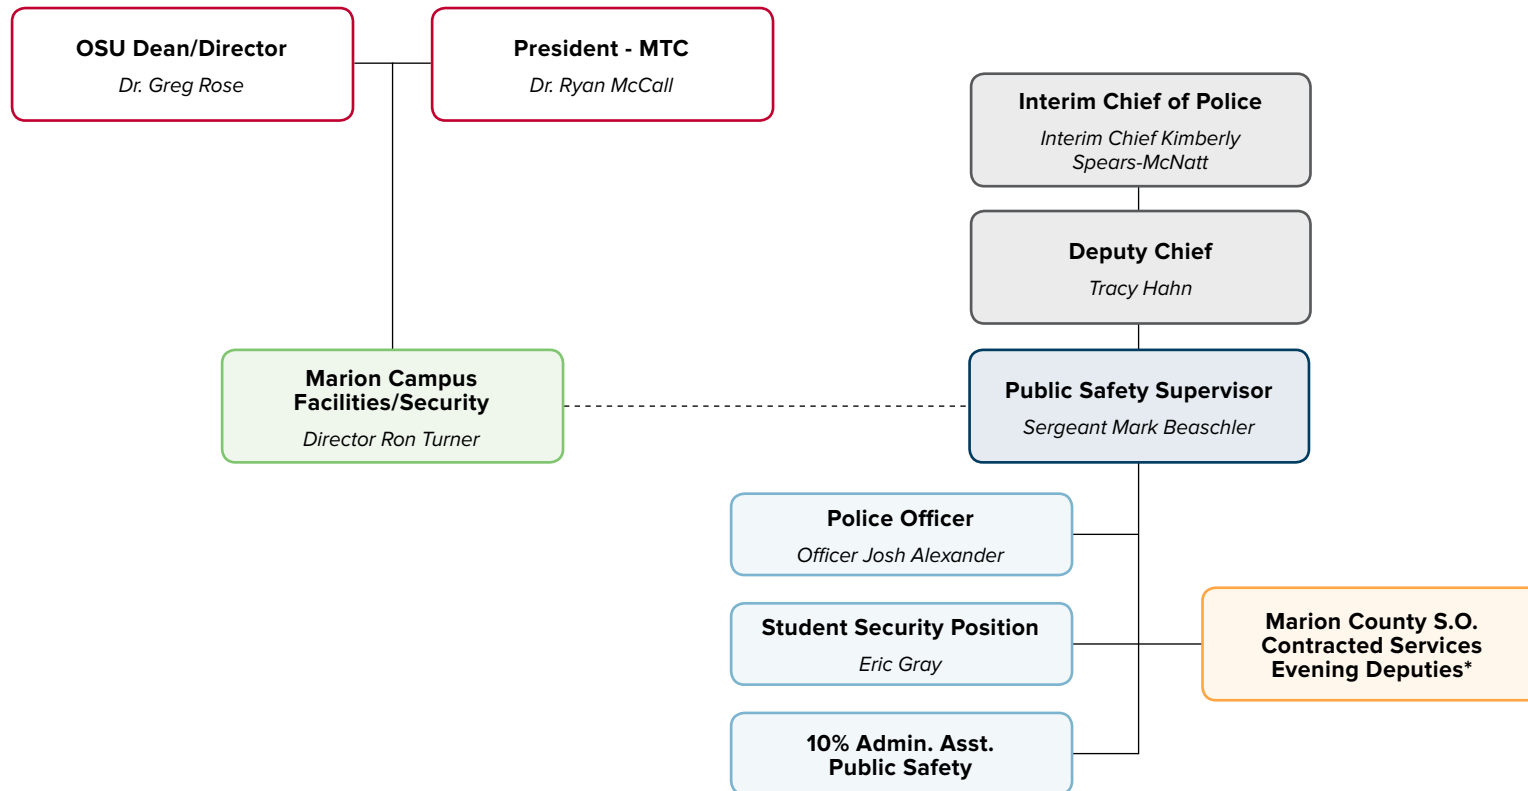

# The Ohio State University Police Division Organizational Chart

## Marion Campus

\*MTC/OSU contracts with the Marion County Sheriff's Office (off-duty deputy sign-up) for supplemental enforcement when needed. Regional Campus Supervisor coordinates with the Sheriff's Office to identify when and what services are to be provided.