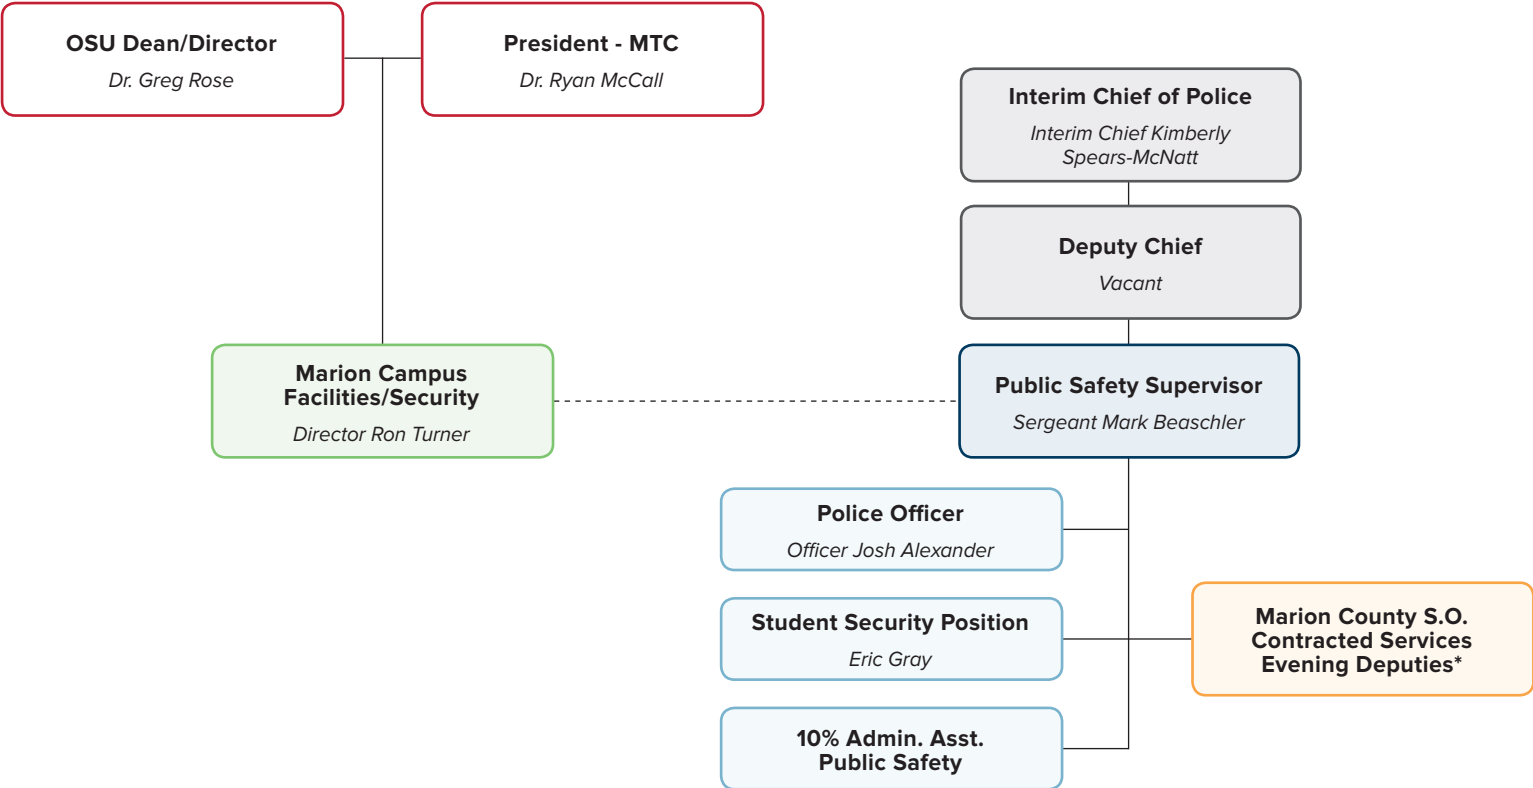

# The Ohio State University Police Division Organizational Chart

## Marion Campus

\*MTC/OSU contracts with the Marion County Sheriff’s Office (off-duty deputy sign-up) for supplemental enforcement when needed. Regional Campus Supervisor coordinates with the Sheriff’s Office to identify when and what services are to be provided.