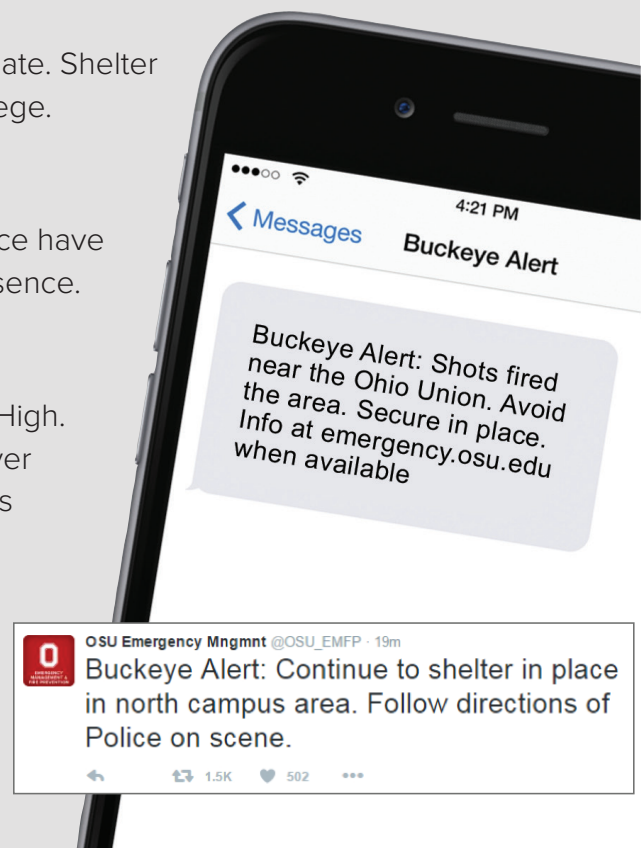

### What are Buckeye Alerts?

Messages issued by The Ohio State University's Department of Public Safety when it is determined that the campus community needs to take immediate action to remain safe.

### When are Buckeye Alerts sent?

Buckeye Alerts, often sent via text message, are issued when it is determined that the campus community needs to take immediate action to remain safe. Such instances could include, but are not limited to, an active shooter or a severe weather event.

### What do Buckeye Alerts say?

If a Buckeye Alert is issued, it may contain general information and directions, such as "Buckeye Alert! Emergency on Columbus campus: More info soon. Be observant/take action as needed." In this instance, a second Buckeye Alert is likely to follow containing additional details like the incident location or the specific type of emergency. More information can often be found at [emergency.osu.edu](https://emergency.osu.edu).

# Buckeye Alert Message Examples:

- Buckeye Alert! Emergency on Columbus campus: More info soon. Be observant/take action as needed.
- Buckeye Alert: Active Shooter on campus. Run Hide Fight. Suspect last seen 12th and High. Police responding.
- Buckeye Alert: Police continue to investigate. Shelter in place and avoid the area 19th and College. More info here: [emergency.osu.edu](http://emergency.osu.edu)
- Buckeye Alert: Shelter in place lifted, police have secured scene & will maintain visible presence. Avoid 9th and Neil: [emergency.osu.edu](http://emergency.osu.edu)
- Buckeye Alert: Armed robbery Lane and High. White male 6'-6'3. Drk pants, gray shirt over face. Last seen heading north twd campus
- Buckeye Alert: Extra Police patrols in area south of campus. Be vigilant and aware of surroundings. Call 911 if indiv. seen.