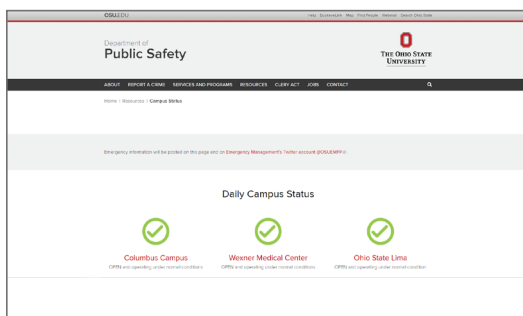

# Buckeye Alert Message Examples:

- Buckeye Alert! Emergency on Columbus campus: More info soon. Be observant/take action as needed.
- Buckeye Alert: Active Shooter on campus. Run Hide Fight. Suspect last seen 12th and High. Police responding.
- Buckeye Alert: Police continue to investigate. Shelter in place and avoid the area 19th and College. More info here: [emergency.osu.edu](http://emergency.osu.edu)
- Buckeye Alert: Shelter in place lifted, police have secured scene & will maintain visible presence. Avoid 9th and Neil: [emergency.osu.edu](http://emergency.osu.edu)
- Buckeye Alert: Armed robbery Lane and High. White male 6'-6'3. Drk pants, gray shirt over face. Last seen heading north twd campus
- Buckeye Alert: Extra Police patrols in area south of campus. Be vigilant and aware of surroundings. Call 911 if indiv. seen.