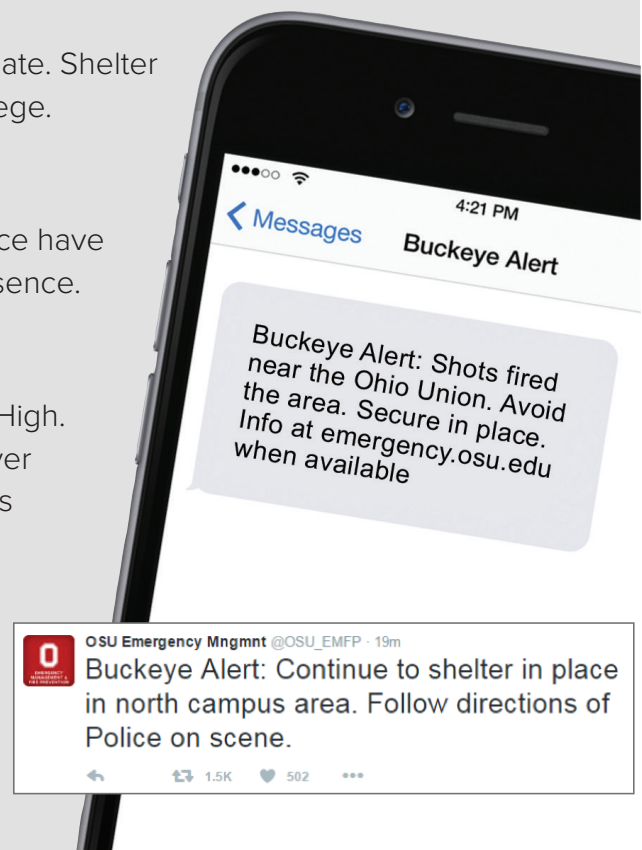

Buckeye Alert Message Examples:

- Buckeye Alert! Emergency on Columbus campus: More info soon. Be observant/take action as needed.
- Buckeye Alert: Active Shooter on campus. Run Hide Fight. Suspect last seen 12th and High. Police responding.
- Buckeye Alert: Police continue to investigate. Shelter in place and avoid the area 19th and College. More info here: emergency.osu.edu
- Buckeye Alert: Shelter in place lifted, police have secured scene & will maintain visible presence. Avoid 9th and Neil: emergency.osu.edu
- Buckeye Alert: Armed robbery Lane and High. White male 6'-6'3. Drk pants, gray shirt over face. Last seen heading north twd campus
- Buckeye Alert: Extra Police patrols in area south of campus. Be vigilant and aware of surroundings. Call 911 if indiv. seen.

When you receive a Buckeye Alert visit emergency.osu.edu for the latest information.

Please follow Emergency Management on [Twitter (@OSU_EMFP)](https://twitter.com/OSU_EMFP).